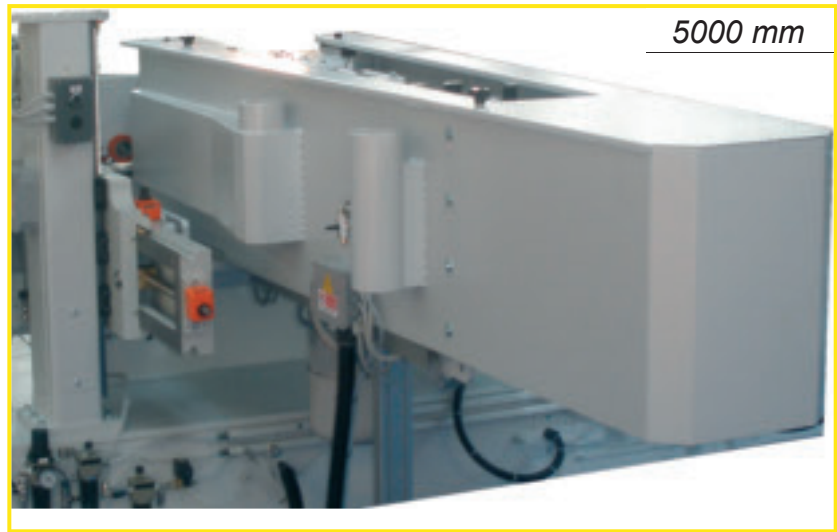

Nastri abrasivi da 3100 mm a 5000 mm
Sanding belt length in 3100 mm and 5000mm
Schleifbandlängen von 3100 mm und 5000 mm