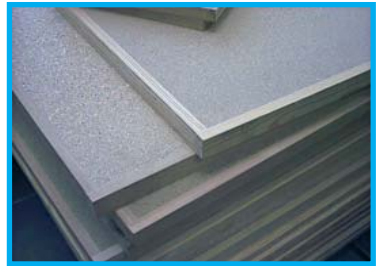

Linea di calibratura superiore / inferiore
Top / bottom calibrating line
Oben / Unten arbeitende Kalibrier Linie